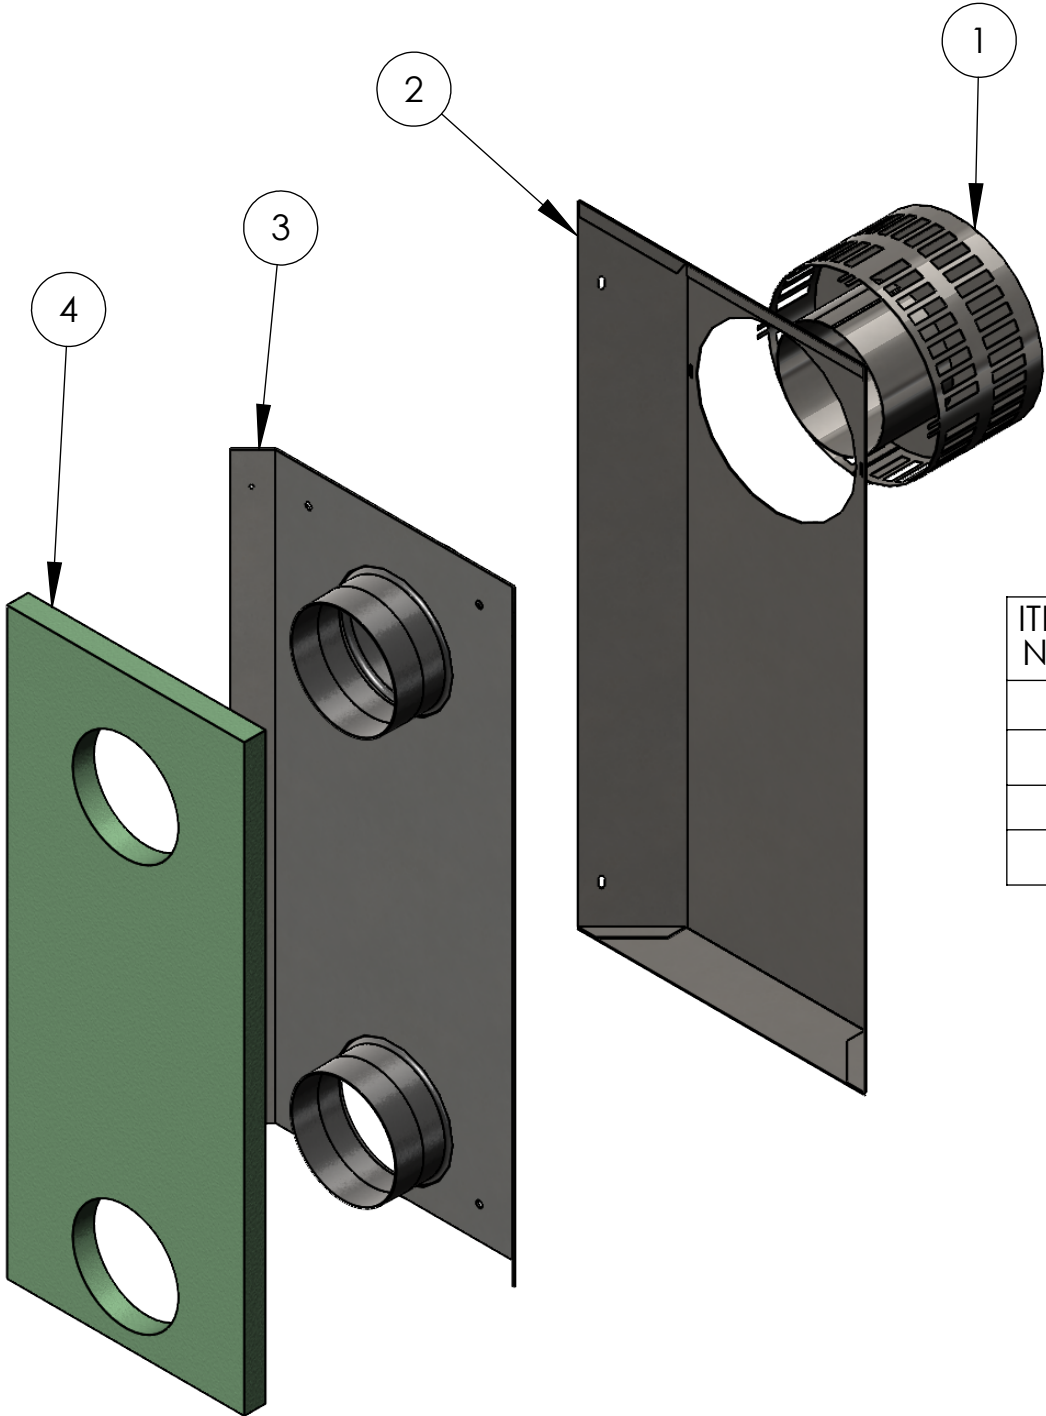

RS Glass Frame Assembly

ITEM NO.	Description	Part Number	QTY.
1	Glass Frame	UK: 5859 / China: 9042	1
2	Side Seal	5931	2
3	Top Seal	5930	2
4	Glass	5881	1

RS terminal Assembly

ITEM NO.	Description	Part Number	QTY.
1	terminal Assy	2185	1
2	flue Duct	2180	1
3	Flue Back Plate	2179	1
4	wall gasket	2107	1

RS Slide Control Assy Drawing

ITEM NO.	Description	Part Number	QTY.
1	outer Firebox	5758	1
2	comb chamber	5858	1
3	spigot gasket	2111	2
4	Flue Spigot	2169	2
5	2091 dough seal	2091	2
6	Relief gasket	4637	1
7	Gasket Clamp	4543	1
8	Burner support	4537	1
9	Rear Ceramic	4533	1
10	Side Ceramic	RH: 4532 / LH: 4610	2
11	Throat Ceramic	4534	1
12	Burner assembly	3051	1
13	burner Alignment Bkt	6019	1
14	bulk head pilot	Check bulk head sheet	1
15	rubber grommet	8mm: 4554	1
16	injector elbow	5856	1
17	copper washer	5866	1
18	injector tip	High(360):5867 / Low(220):5869	1
19	Slide Valve Bracket	5300	1
20	Leg Retainer	5302	1
21	Microswitch	2067	1
22	Slide Valve	2542	1
23	inlet Pipe	5304	1
24	rubber grommet	1406	1
25	Injector Pipe	5305	1
26	Pilot Pipe	5306	1
27	Pressure Test point	1035	1
28	Connection Pipe	5549	1
29	Restrictor elbow	2194	1
30	Rod Loc Brkt	4523	1
31	Slide Rod	4524	1
32	Handle Guide	4564	1
33	Long S/C Handle	6880	1
34	Spindle Sleeve	2610	1
35	Slide Control Bell Crank	3919	1
36	Slide Control Short Link	4229	1
37	Slide Control Long Link	4603	1
38	Linkage	5301	1
39	Glass frame assembly	check Glass frame Drawing for Part Numbers	1
40	Wire Clamp	5870	1
41	Wire Wall Clamp	5869	1