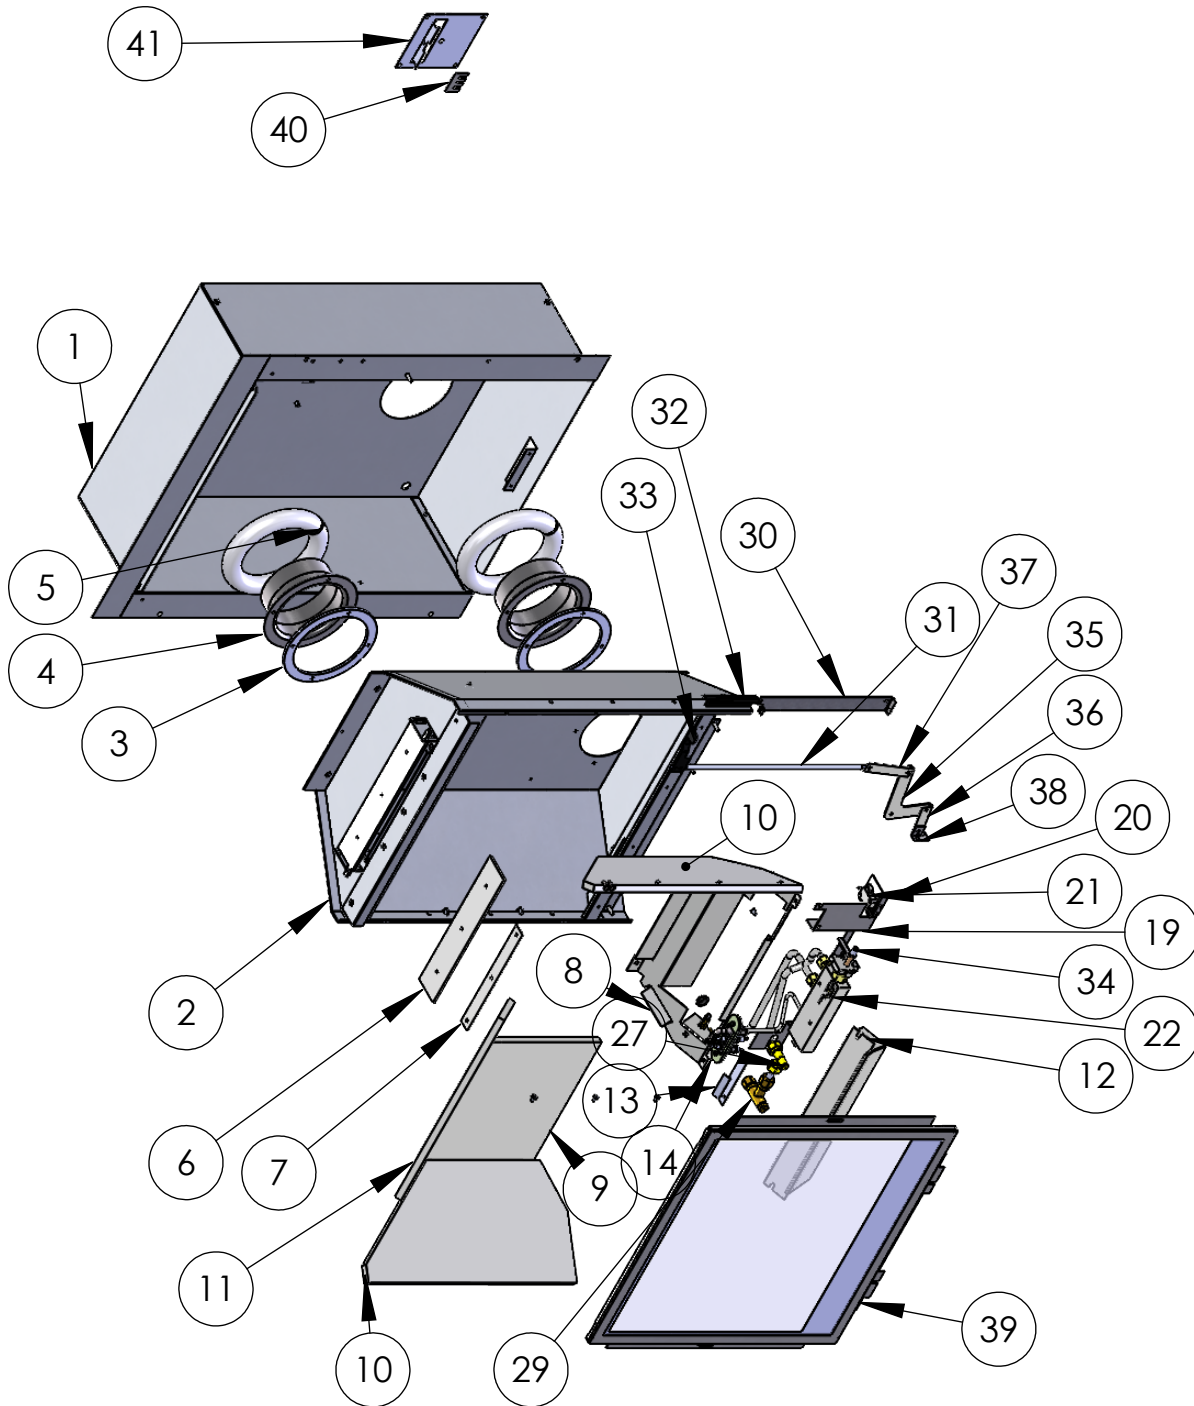

RS Glass Frame Assembly

ITEM NO.	Description	Part Number	QTY.
1	Glass Frame	UK: 5859 / China: 9042	1
2	Side Seal	5931	2
3	Top Seal	5930	2
4	Glass	5881	1

RS terminal Assembly

ITEM NO.	Description	Part Number	QTY.
1	terminal Assy	2185	1
2	flue Duct	2180	1
3	Flue Back Plate	2179	1
4	wall gasket	2107	1

RS Slide Control Assy Drawing

ITEM NO.	Description	Part Number	QTY.
1	outer Firebox	5758	1
2	comb chamber	5858	1
3	spigot gasket	2111	2
4	Flue Spigot	2169	2
5	2091 dough seal	2091	2
6	Relief gasket	4637	1
7	Gasket Clamp	4543	1
8	Burner support	4537	1
9	Rear Ceramic	4533	1
10	Side Ceramic	RH: 4532 / LH: 4610	2
11	Throat Ceramic	4534	1
12	Burner assembly	3051	1
13	burner Alignment Bkt	6019	1
14	bulk head pilot	Check bulk head sheet	1
15	rubber grommet	8mm: 4554	1
16	injector elbow	5856	1
17	copper washer	5866	1
18	injector tip	High(360):5867 / Low(220):5869	1
19	Slide Valve Bracket	5300	1
20	Leg Retainer	5302	1
21	Microswitch	2067	1
22	Slide Valve	2542	1
23	inlet Pipe	5304	1
24	rubber grommet	1406	1
25	Injector Pipe	5305	1
26	Pilot Pipe	5306	1
27	Pressure Test point	1035	1
28	Connection Pipe	5549	1
29	Restrictor elbow	2194	1
30	Rod Loc Brkt	4523	1
31	Slide Rod	4524	1
32	Handle Guide	4564	1
33	Long S/C Handle	6880	1
34	Spindle Sleeve	2610	1
35	Slide Control Bell Crank	3919	1
36	Slide Control Short Link	4229	1
37	Slide Control Long Link	4603	1
38	Linkage	5301	1
39	Glass frame assembly	check Glass frame Drawing for Part Numbers	1
40	Wire Clamp	5870	1
41	Wire Wall Clamp	5869	1