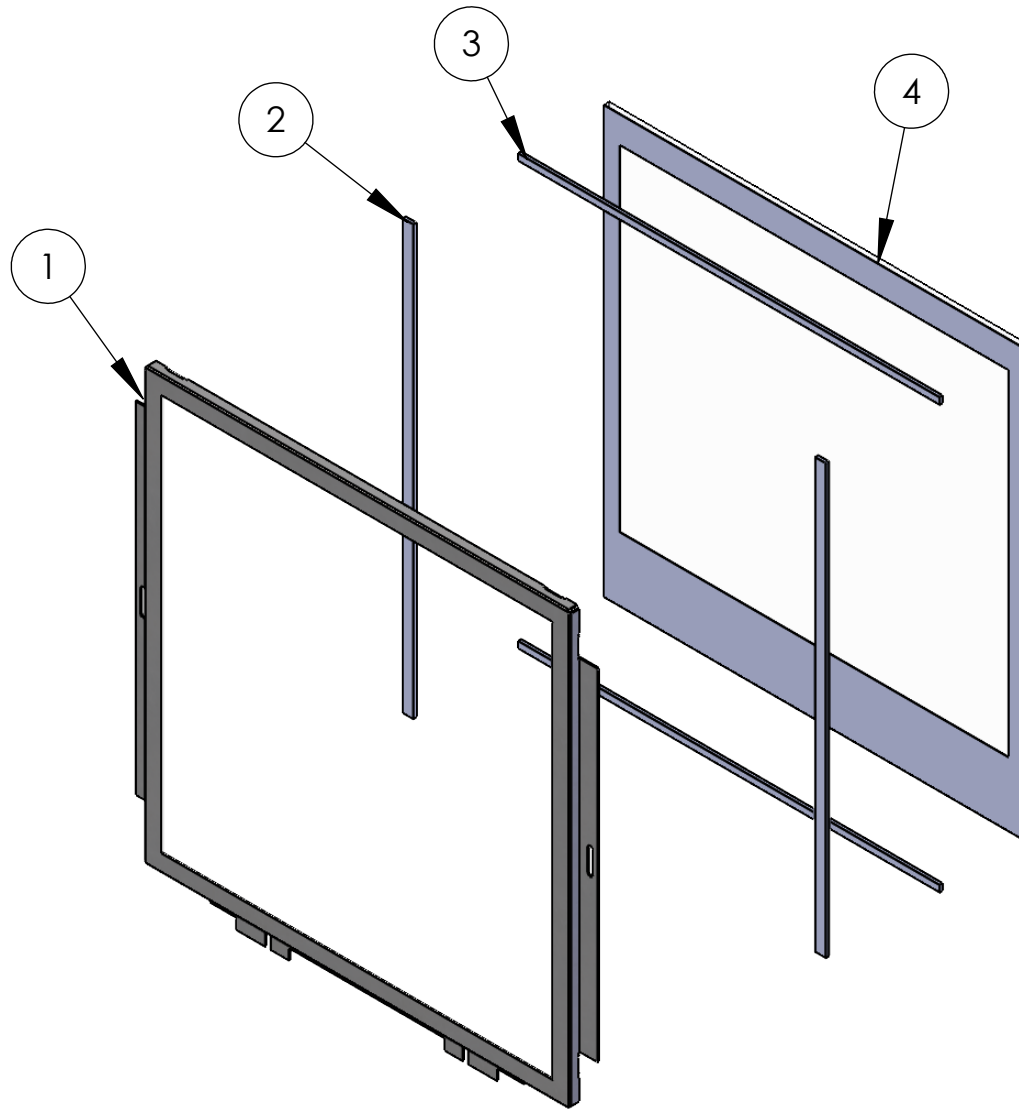

RS Glass Frame Assembly

ITEM NO.	Description	Part Number	QTY.
1	Glass Frame	UK: 5859 / China: 9042	1
2	Side Seal	5931	2
3	Top Seal	5930	2
4	Glass	5881	1

RS terminal Assembly

ITEM NO.	Description	Part Number	QTY.
1	terminal Assy	2185	1
2	flue Duct	2180	1
3	Flue Back Plate	2179	1
4	wall gasket	2107	1

RS Slide Control Assy Drawing

ITEM NO.	Description	Part Number	QTY.
1	outer Firebox	5758	1
2	comb chamber	5858	1
3	spigot gasket	2111	2
4	Flue Spigot	2169	2
5	2091 dough seal	2091	2
6	Relief gasket	4637	1
7	Gasket Clamp	4543	1
8	Burner support	4537	1
9	Rear Ceramic	4533	1
10	Side Ceramic	RH: 4532 / LH: 4610	2
11	Throat Ceramic	4534	1
12	Burner assembly	3051	1
13	burner Alignment Bkt	6019	1
14	bulk head pilot	Check bulk head sheet	1
15	rubber grommet	8mm: 4554	1
16	injector elbow	5856	1
17	copper washer	5866	1
18	injector tip	High(360):5867 / Low(220):5869	1
19	Slide Valve Bracket	5300	1
20	Leg Retainer	5302	1
21	Microswitch	2067	1
22	Slide Valve	2542	1
23	inlet Pipe	5304	1
24	rubber grommet	1406	1
25	Injector Pipe	5305	1
26	Pilot Pipe	5306	1
27	Pressure Test point	1035	1
28	Connection Pipe	5549	1
29	Restrictor elbow	2194	1
30	Rod Loc Brkt	4523	1
31	Slide Rod	4524	1
32	Handle Guide	4564	1
33	Long S/C Handle	6880	1
34	Spindle Sleeve	2610	1
35	Slide Control Bell Crank	3919	1
36	Slide Control Short Link	4229	1
37	Slide Control Long Link	4603	1
38	Linkage	5301	1
39	Glass frame assembly	check Glass frame Drawing for Part Numbers	1
40	Wire Clamp	5870	1
41	Wire Wall Clamp	5869	1